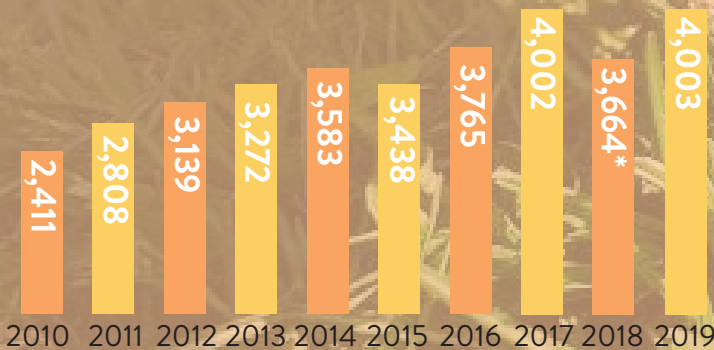

4,003 ADOPTIONS

4 OTHER

1,947 DOGS

2,052 CATS

ADOPTIONS SINCE 2010

34,085

*in 2018 we lost half of our kennel space due to construction.

2,992

DOGS & CATS

TRANSFERRED FROM HIGH-RISK SHELTERS

140

PETS ADOPTED AT OFFSITE LOCATIONS

LOW-COST WELLNESS

6,753

WELLNESS CLINIC PATIENTS

4,915